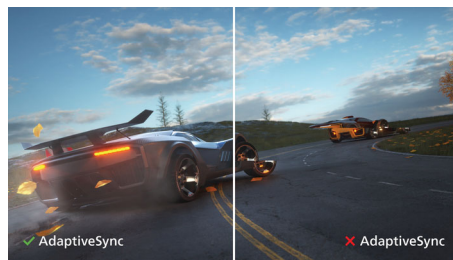

Adaptive-Sync technology

Gaming shouldn't be a choice between choppy gameplay or broken frames. Get fluid, artifact-free performance at virtually any framerate with Adaptive-Sync technology, smooth quick refresh and ultra-fast response time.