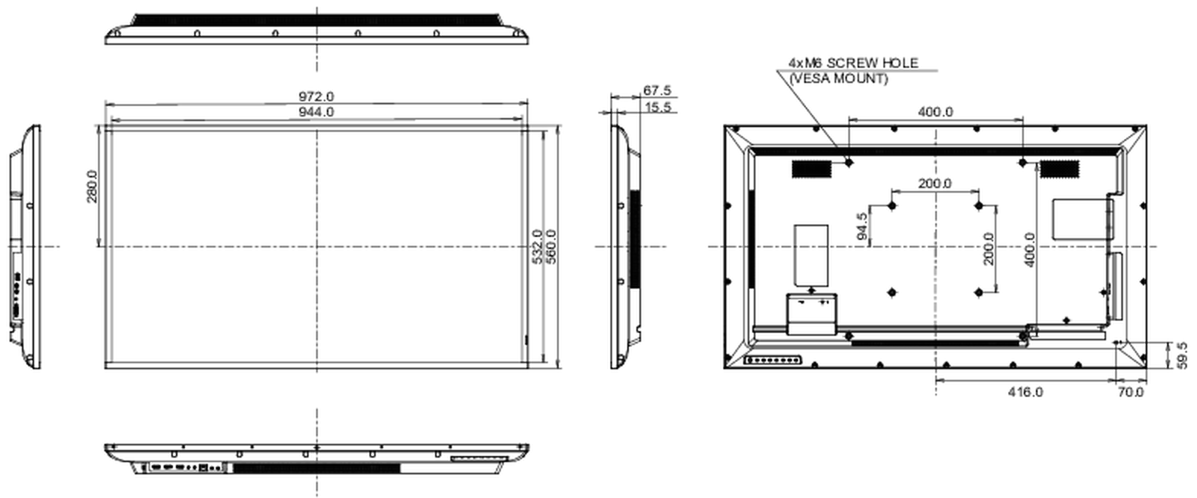

08 SUSTAINABILITY

Regulations	CB, CE, TÜV-Bauart, EAC, RoHS support, ErP, WEEE, REACH
Energy efficiency class (Regulation (EU) 2017/1369)	G
REACH SVHC	above 0.1%: Lead

09 DIMENSIONS / WEIGHT

Product dimensions W x H x D	972 x 560 x 67.5mm
Box dimensions W x H x D	1070 x 690 x 139mm
Weight (without box)	8.8kg
Weight (with box)	12.3kg
EAN code	4948570120925