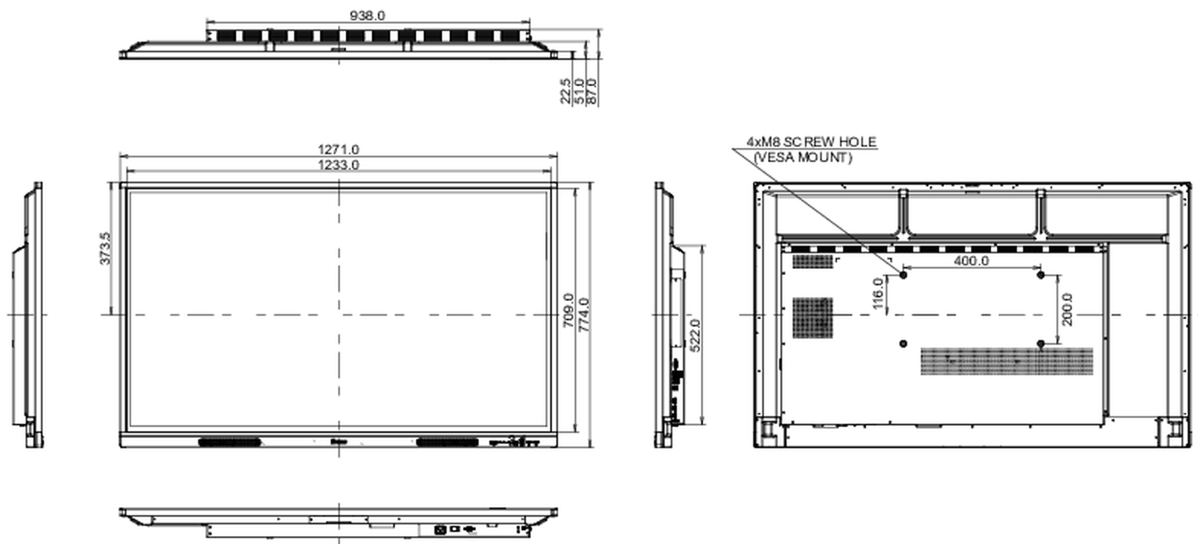

09 ODRŽIVOST

Propisi

CB, CE, TÜV-Bauart, EAC, RoHS podrška, ErP, WEEE, REACH (RoHS)

REACH SVHC

iznad 0.1%: Olova

10 DIMENZIJE / TEŽINA

Dimenzije proizvoda Š x V x D

1271 x 774 x 87mm

Dimenzije kutije Š x V x D

1401 x 859 x 220mm

Težina (bez kutije)

26.1kg

Težina (sa kutijom)

34.5kg

EAN kod

4948570121908

All trademarks and registered trademarks acknowledged. E & O E. Specification subject to change without notice. All LCD's comply with ISO-9241-307:2008 in connection with pixel defects.

© IIYAMA CORPORATION. ALL RIGHTS RESERVED